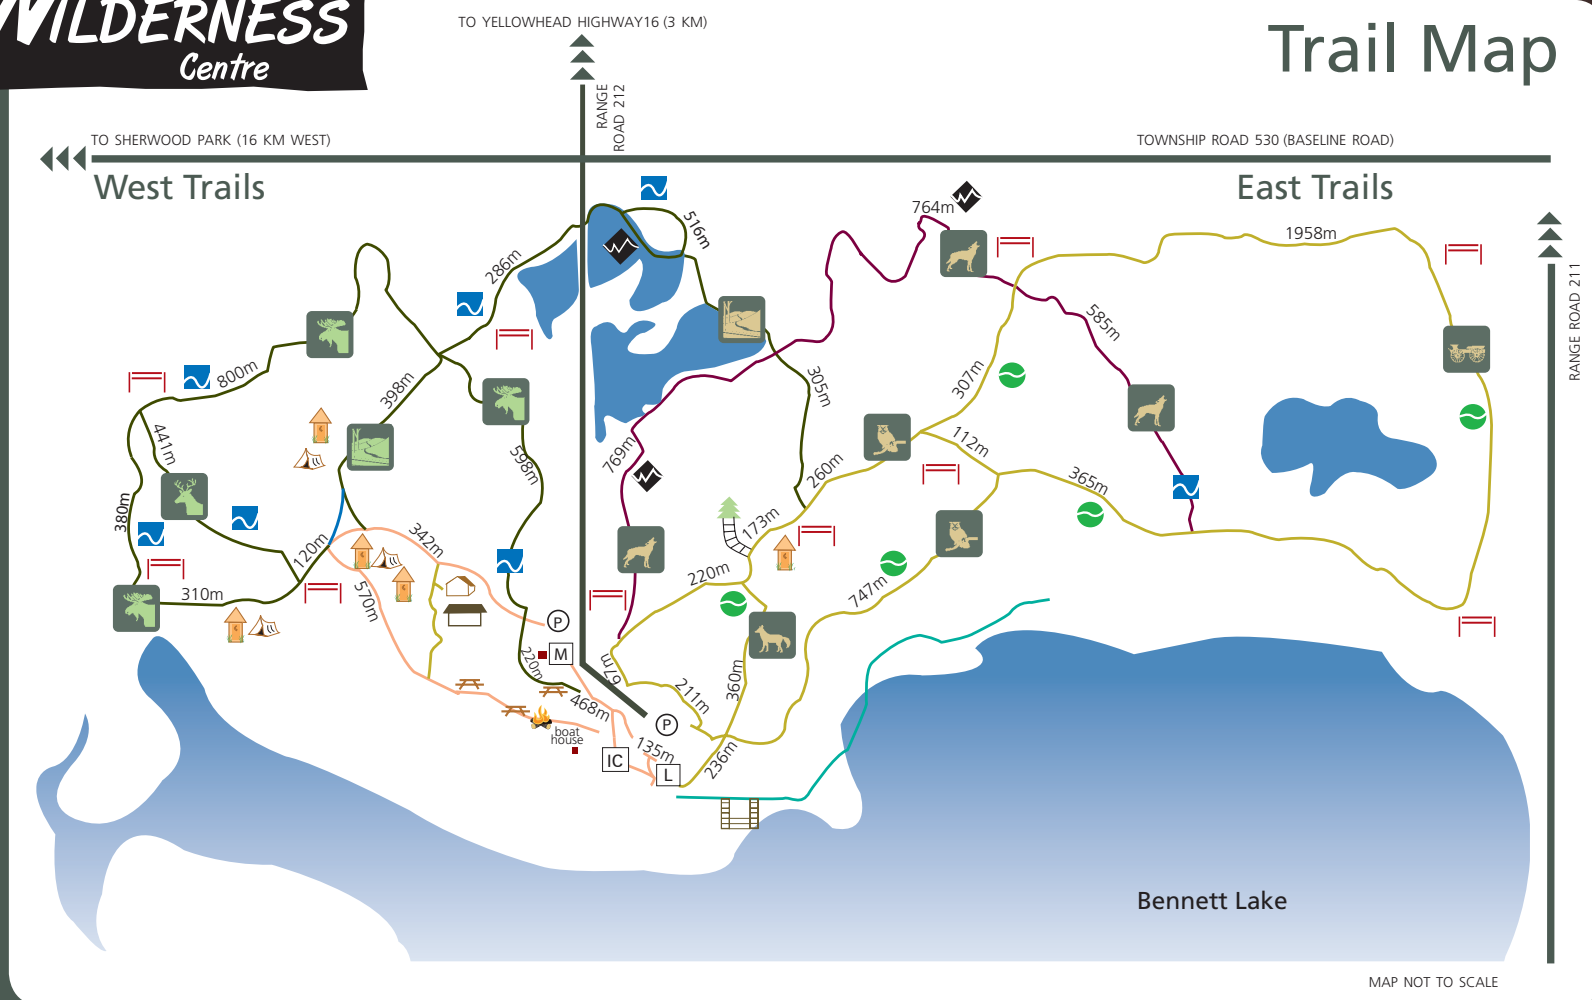

# Strathcona WILDERNESS Centre

## Trail Map

- Lodge
- Information Centre
- Main Entrance
- Campsite
- Picnic Sites
- Firepond Group Site
- Parking
- Outhouse
- Maintenance Building
- Bunkhouses (4)
- Cookhouse
- Trail Rest Stop
- Boardwalk

<b>West Trails</b>		<b>East Trails</b>	
Deer Run (0.4 km)	Fox Loop (0.8 km)	Coyote Run (2 km)	
Old Ridgeway West (0.2 km)	Owl Loop (2.6 km)	Old Ridgeway East (2.6 km)	
Moose (2.7 km)	Wagon Loop (2.8 km)		
Multi Purpose Loop ski/snowshoe/walk	Snowshoe/Hiking Trail		

Be Safety Conscious!

Easy    Intermediate    Most Challenging

*your four season  
outdoor adventure  
centre*