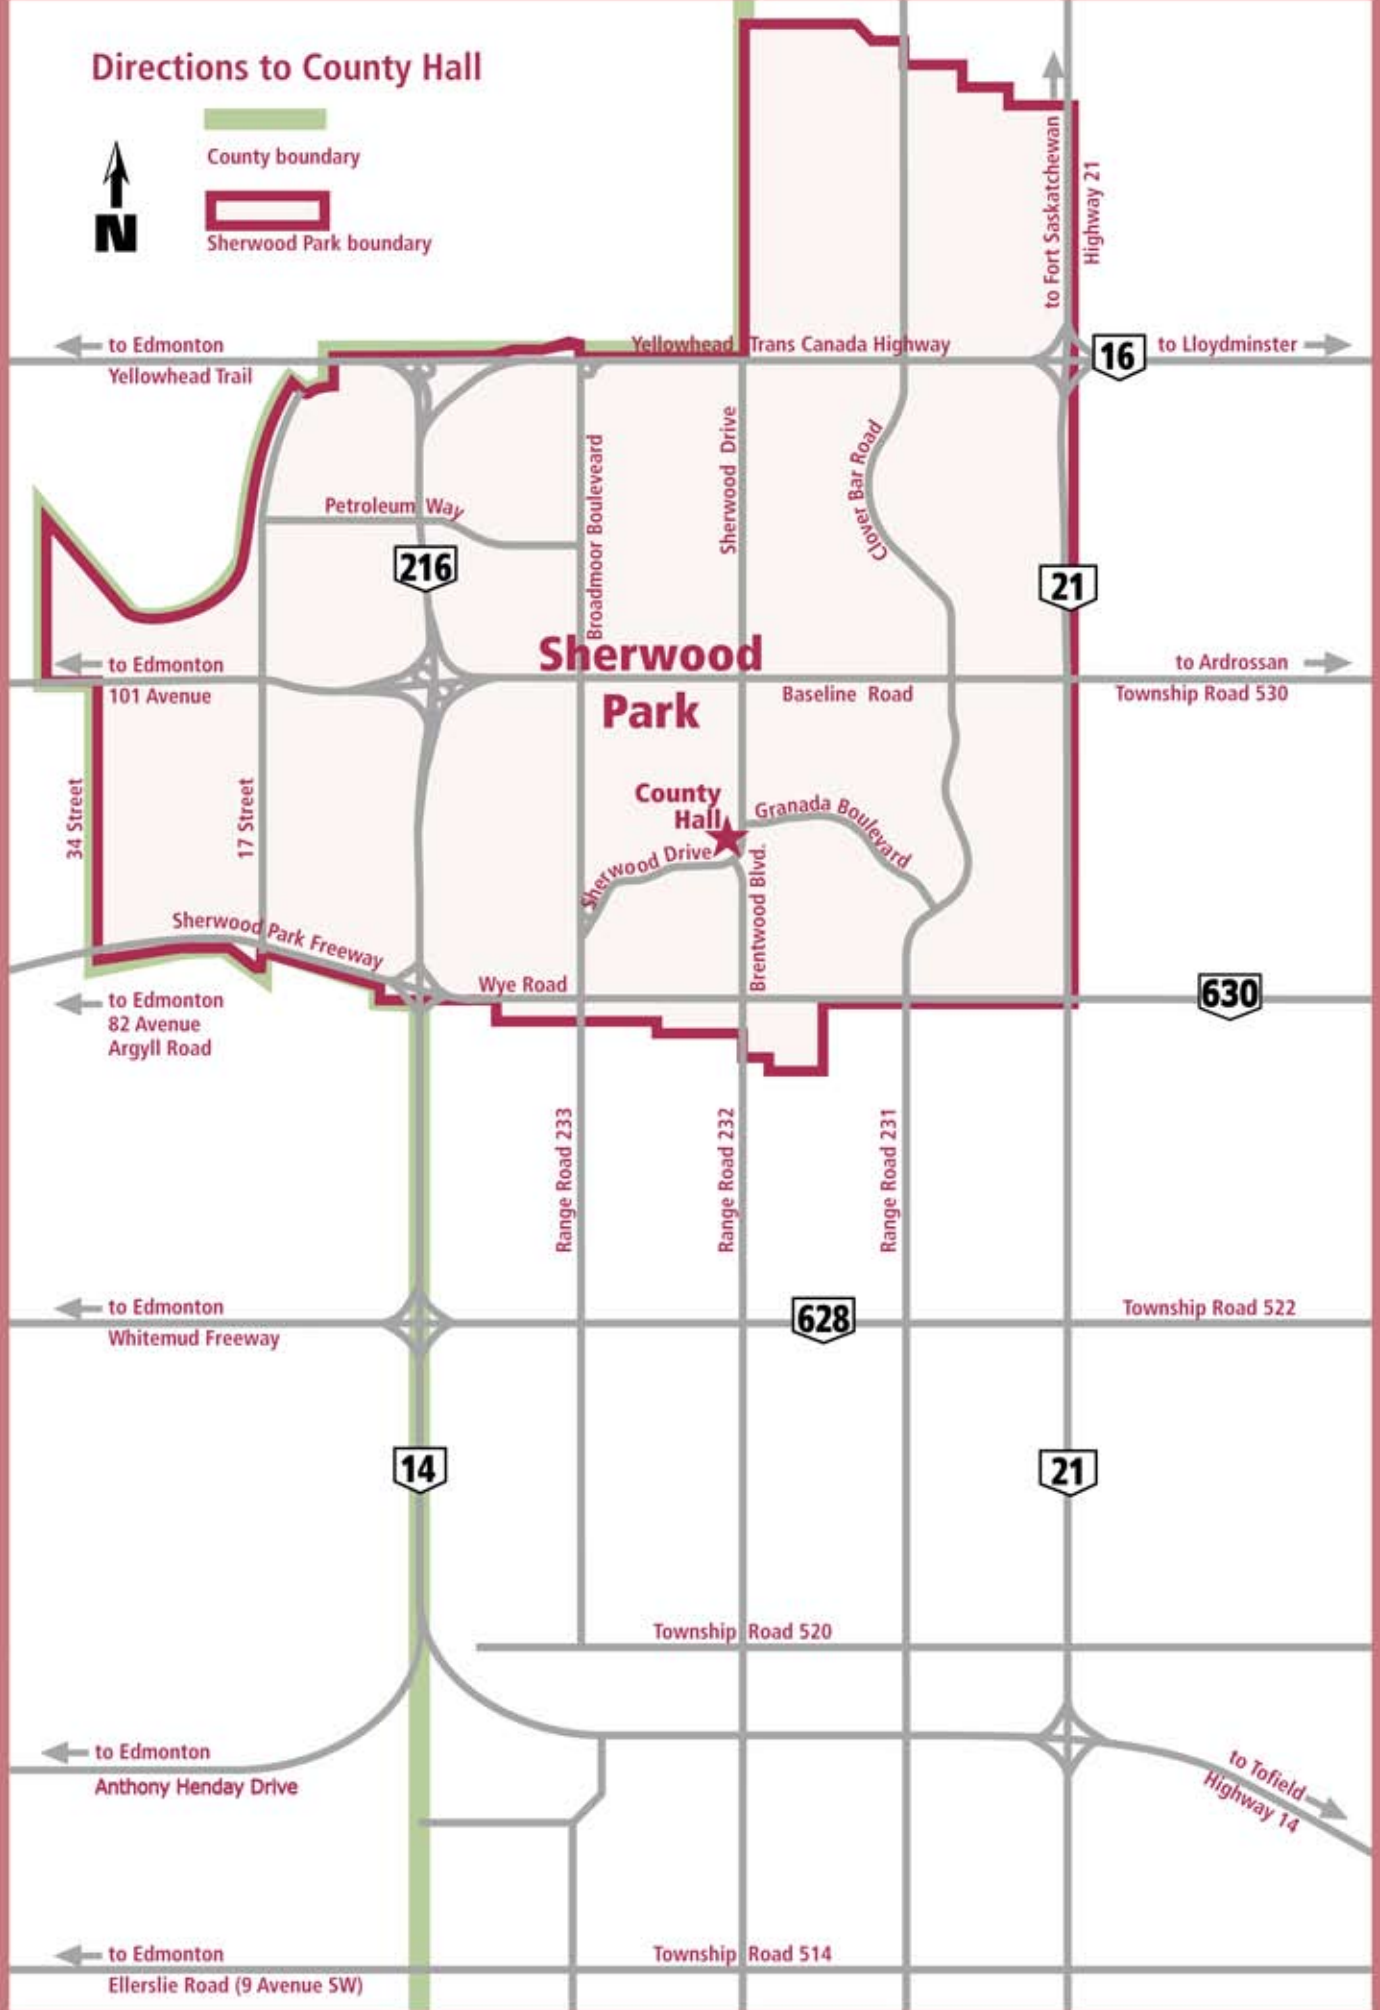

Directions to County Hall

County boundary

Sherwood Park boundary

to Edmonton
Yellowhead Trail

Yellowhead Trans Canada Highway

to Lloydminster
Highway 16

Petroleum Way

216

Broadmoor Boulevard

Sherwood Drive

Clover Bar Road

21

to Fort Saskatchewan
Highway 21

Sherwood Park

Baseline Road

to Ardrossan
Township Road 530

to Edmonton
101 Avenue

County Hall

Granada Boulevard

Sherwood Drive

Brentwood Blvd.

Sherwood Park Freeway

Wye Road

630

21

to Edmonton
Anthony Henday Drive

Township Road 520

to Tofield
Highway 14

to Edmonton
Ellerslie Road (9 Avenue SW)

Township Road 514